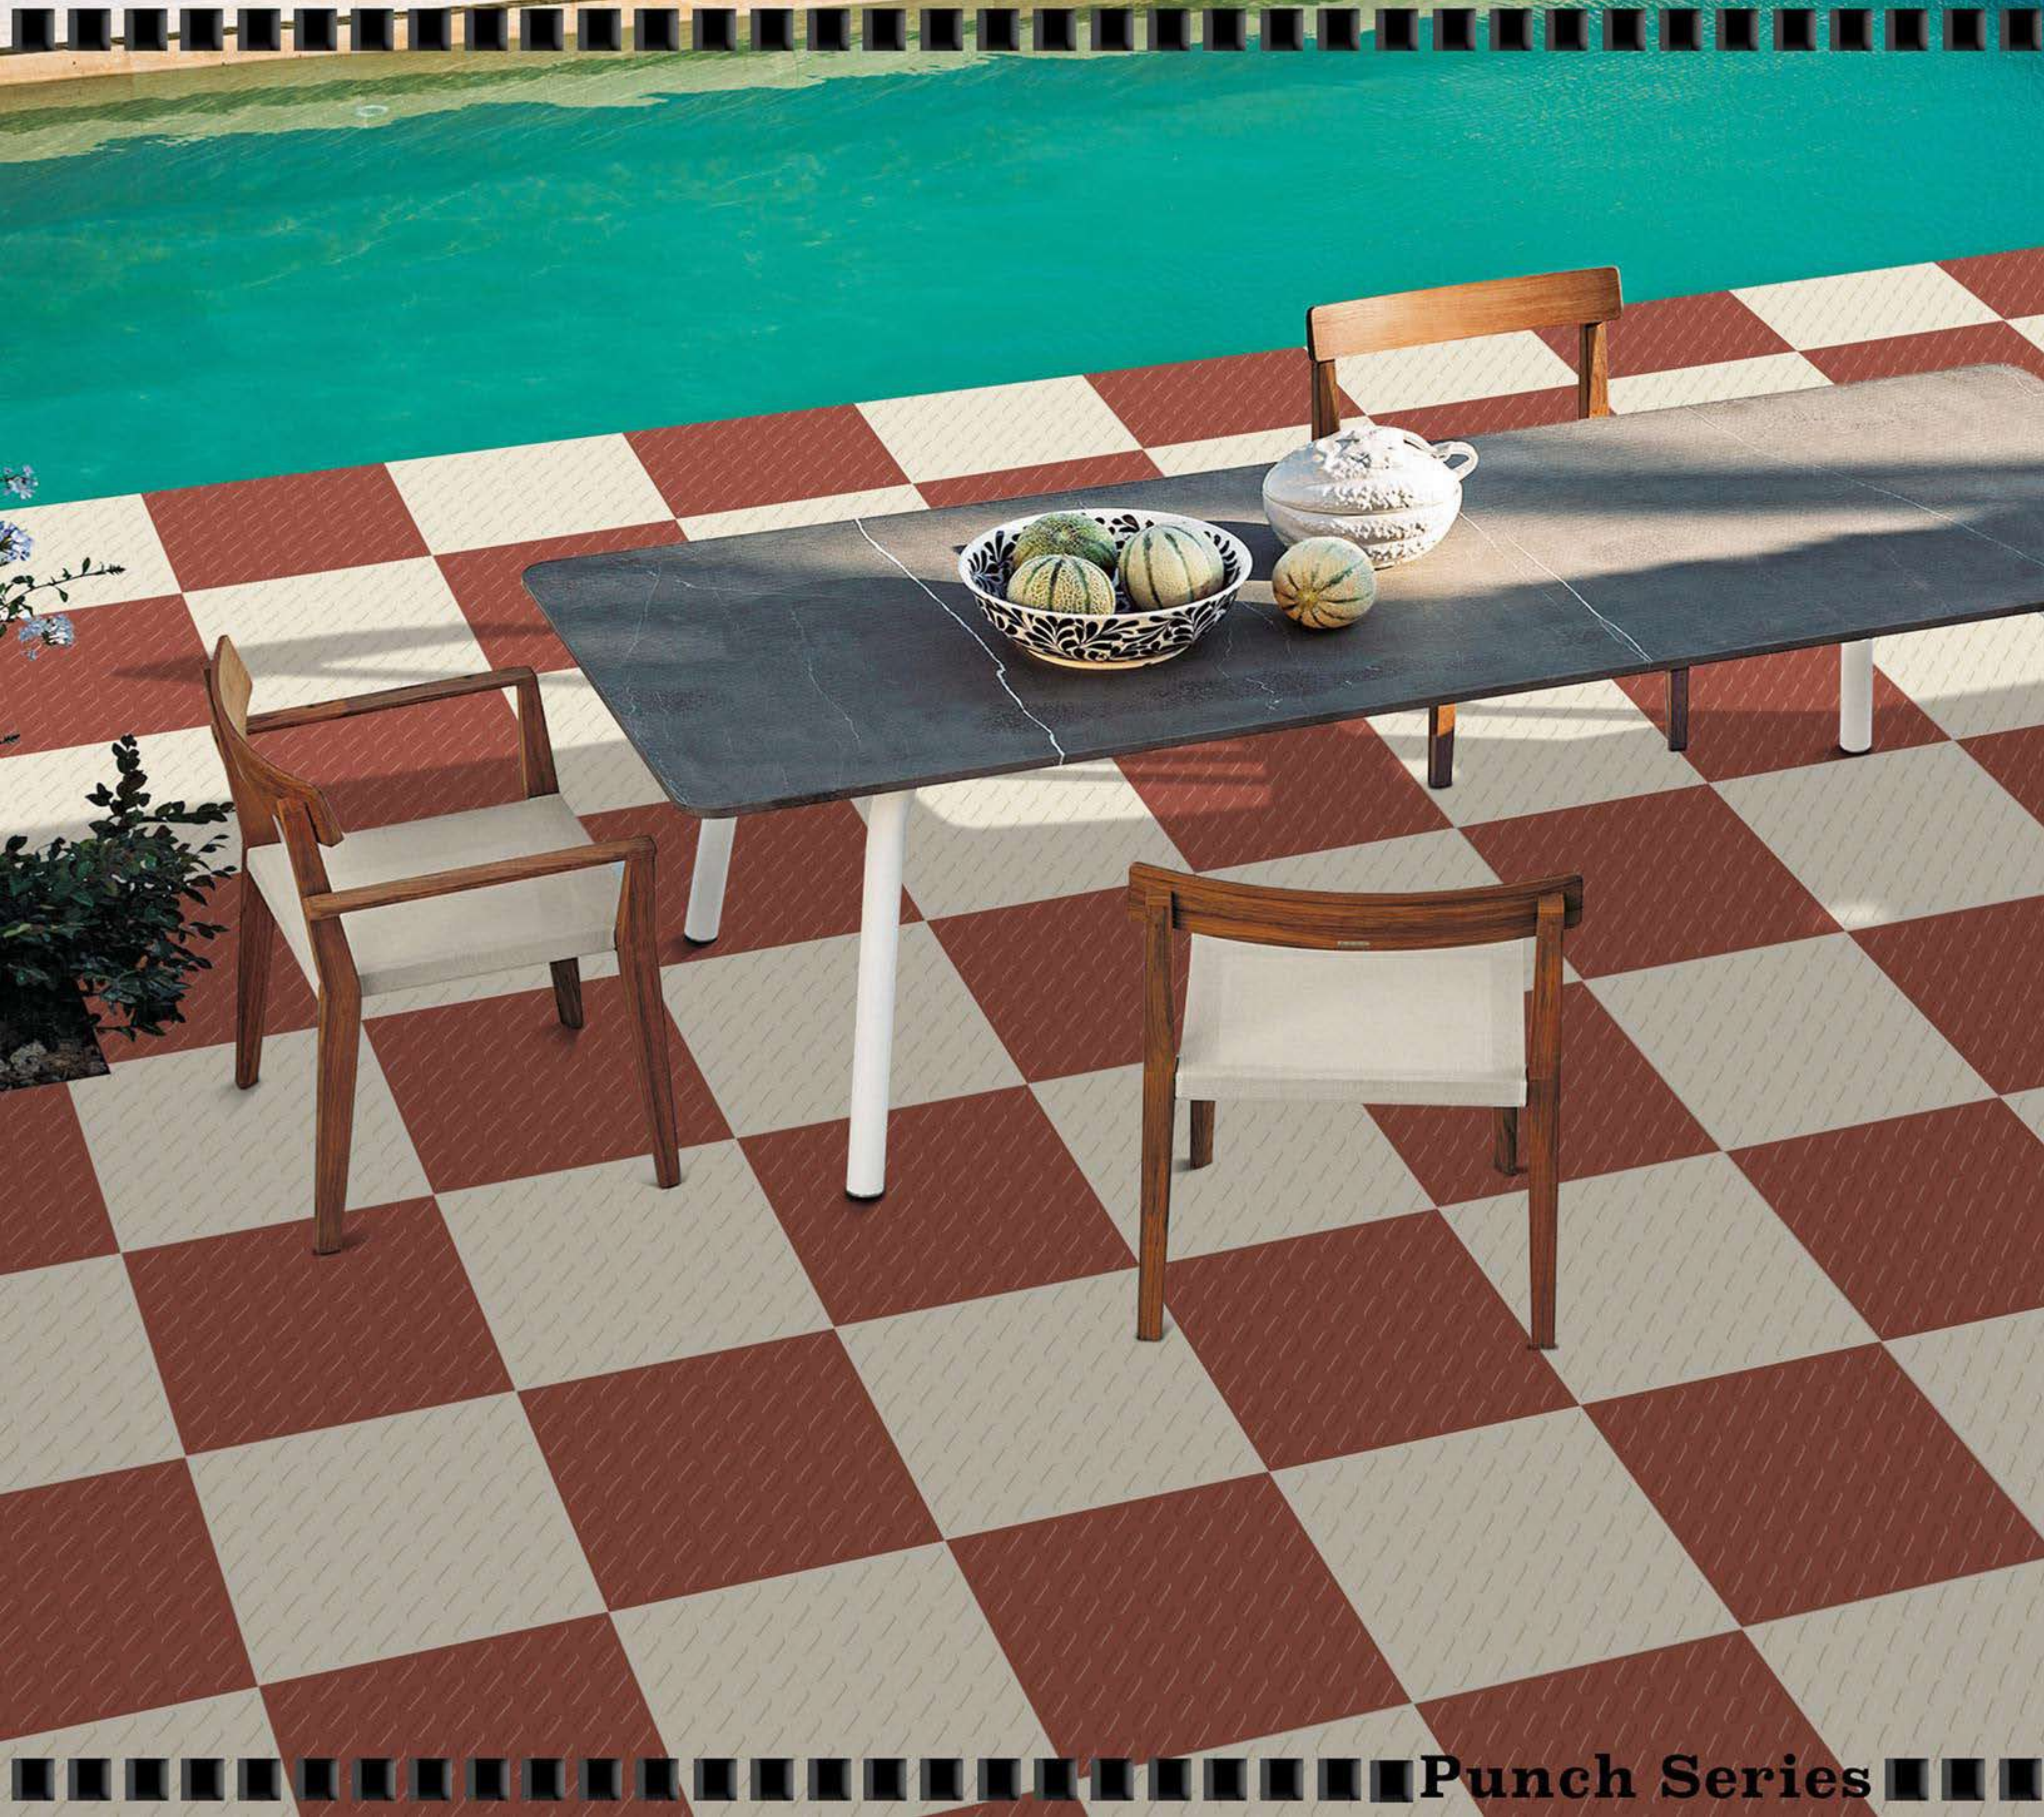

300 x 300
Heavy Duty Parking Tiles

mm

PLAIN TERRACOTTA

PLAIN IVORY

Plain Series

Plain Series

300 x 300mm
Heavy Duty Parking Tiles

CAPSULE TERRACOTTA

CAPSULE IVORY

Punch Series

Punch Series

300 x 300
Heavy Duty Parking Tiles

mm

CHECKER TERRACOTTA

CHECKER IVORY

Punch Series

Punch Series

300 x 300mm
Heavy Duty Parking Tiles

DOTLINE TERRACOTTA

DOTLINE IVORY

Punch Series

Punch Series

300 x 300mm
Heavy Duty Parking Tiles

REVLON TERRACOTTA

Punch Series

Punch Series

300 x 300mm
Heavy Duty Parking Tiles

BLOCK TERRACOTTA

BLOCK IVORY

Punch Series

Punch Series

300 x 300
Heavy Duty Parking Tiles