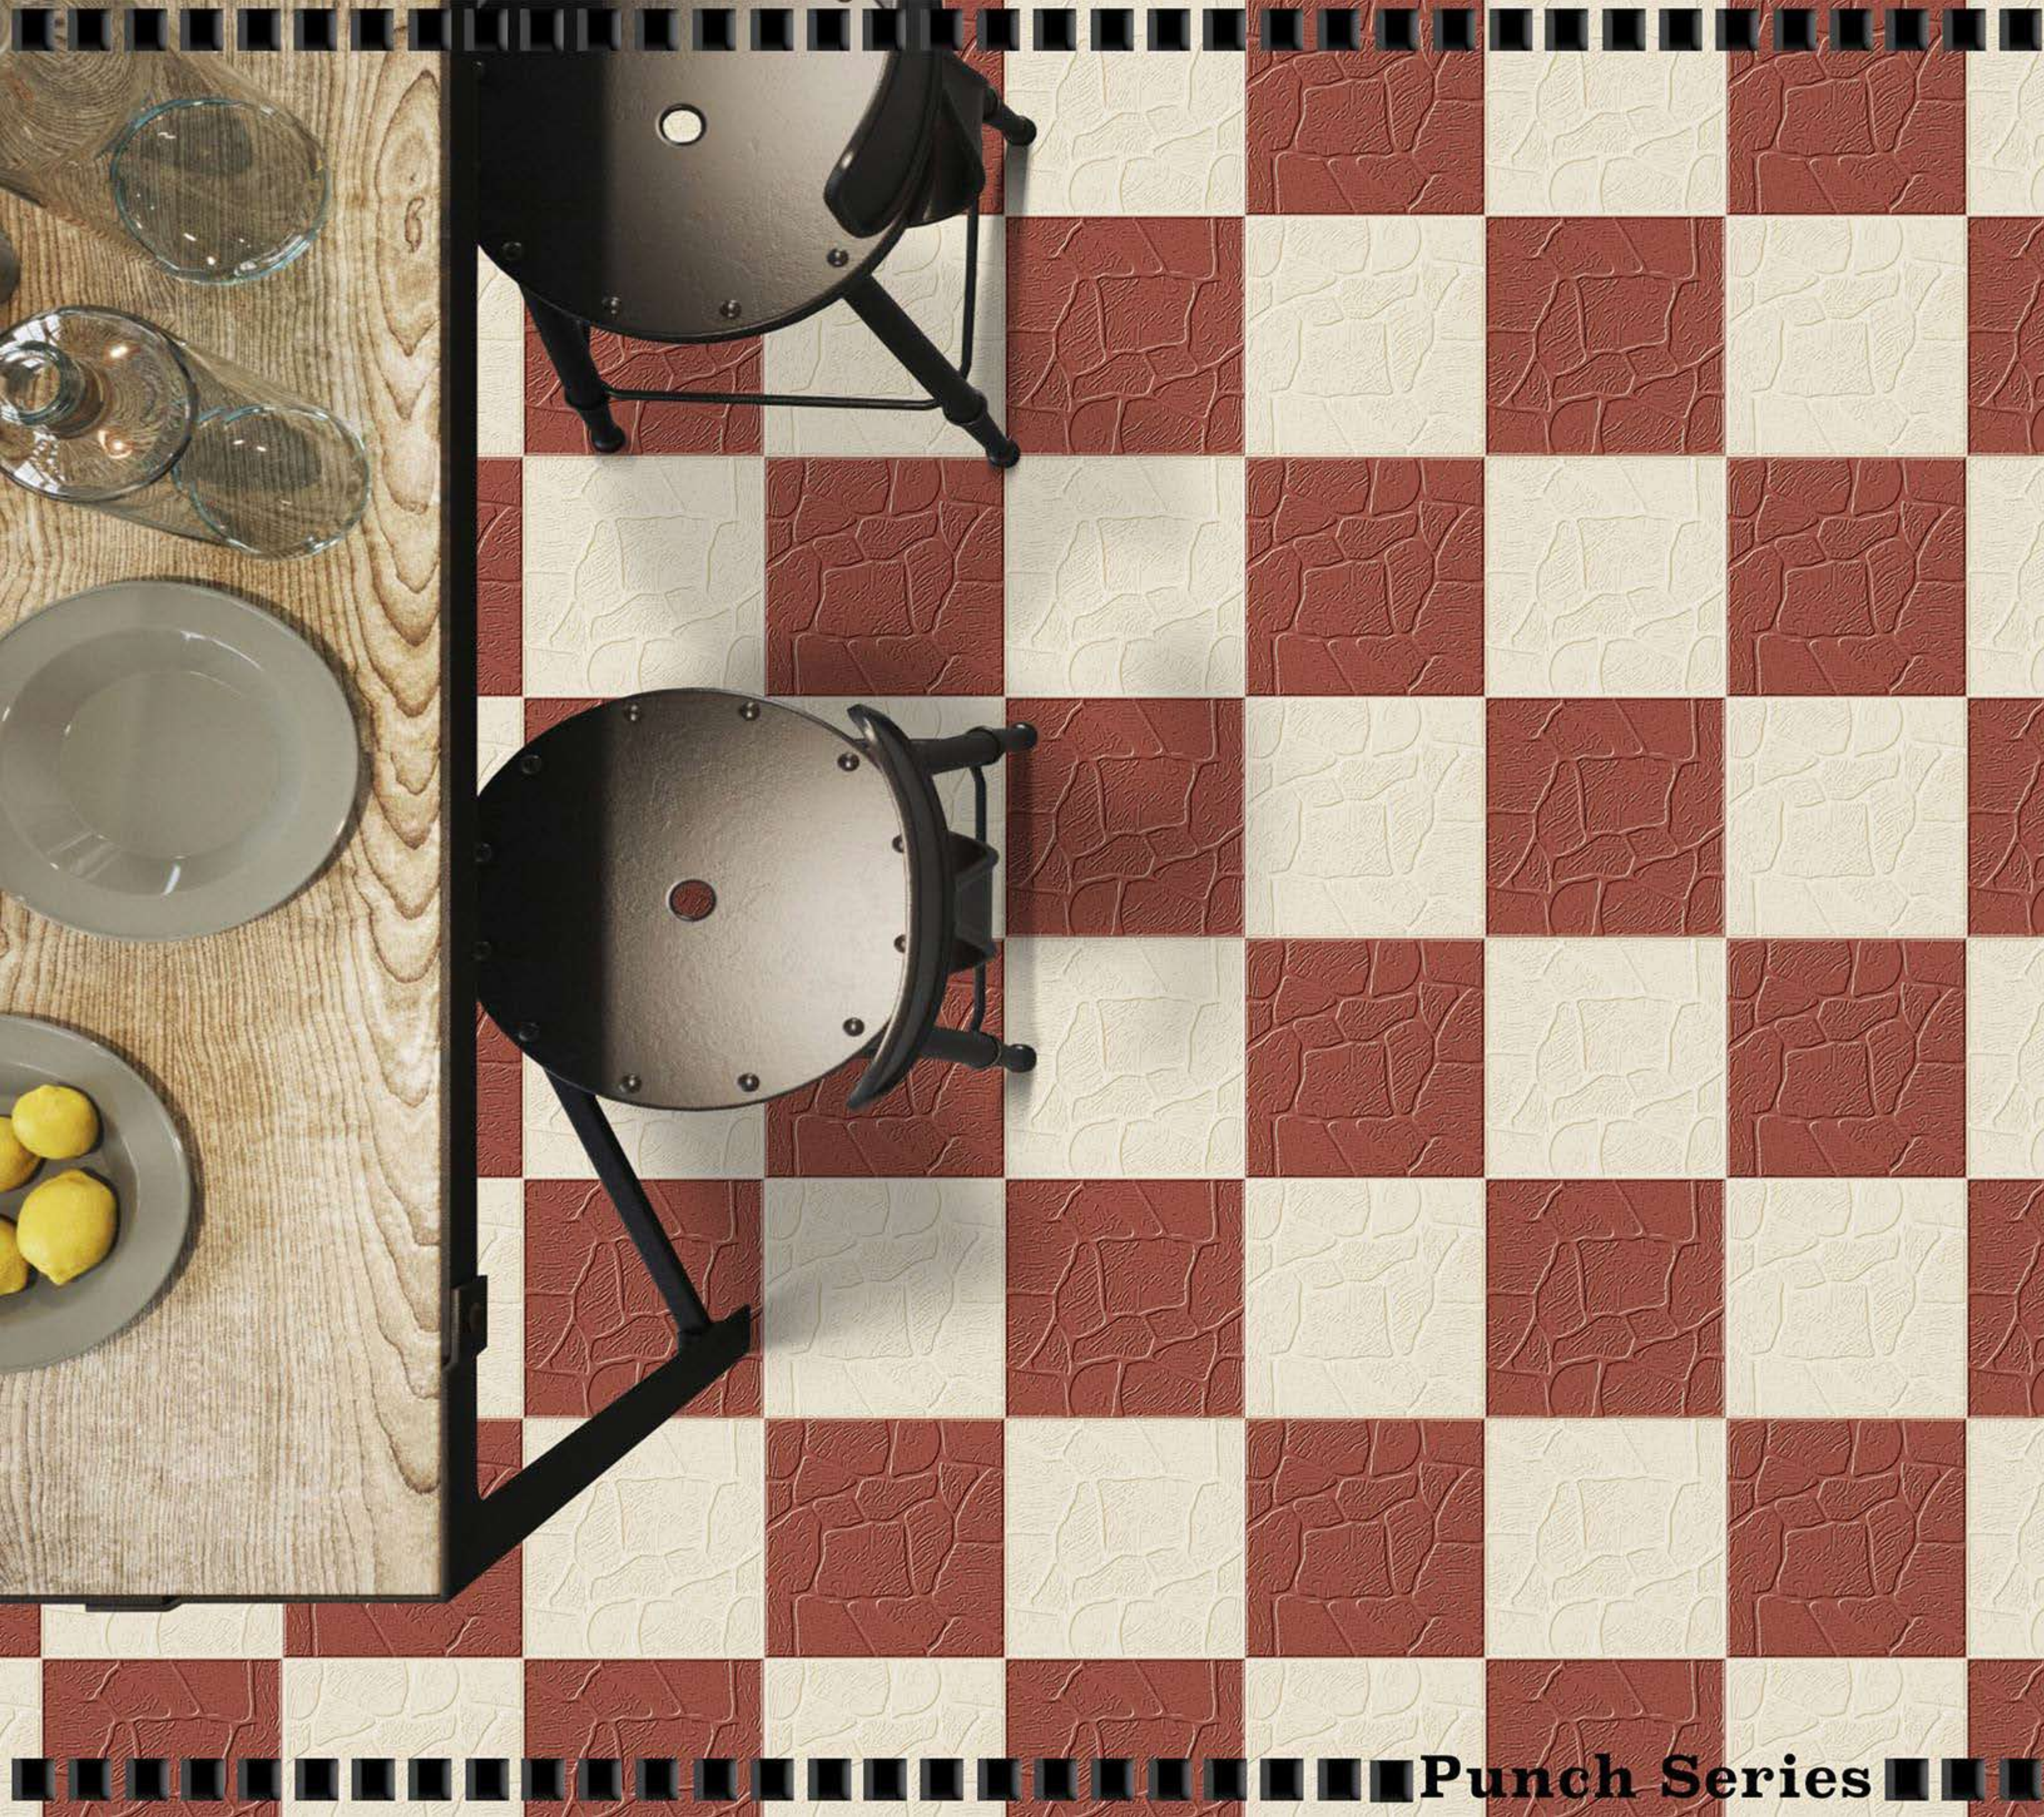

300 x 300
Heavy Duty Parking Tiles **mm**

STONICA TERRACOTTA

STONICA IVORY

Punch Series

Punch Series

300 x 300mm
Heavy Duty Parking Tiles

BUBBLE TERRACOTTA

BUBBLE IVORY