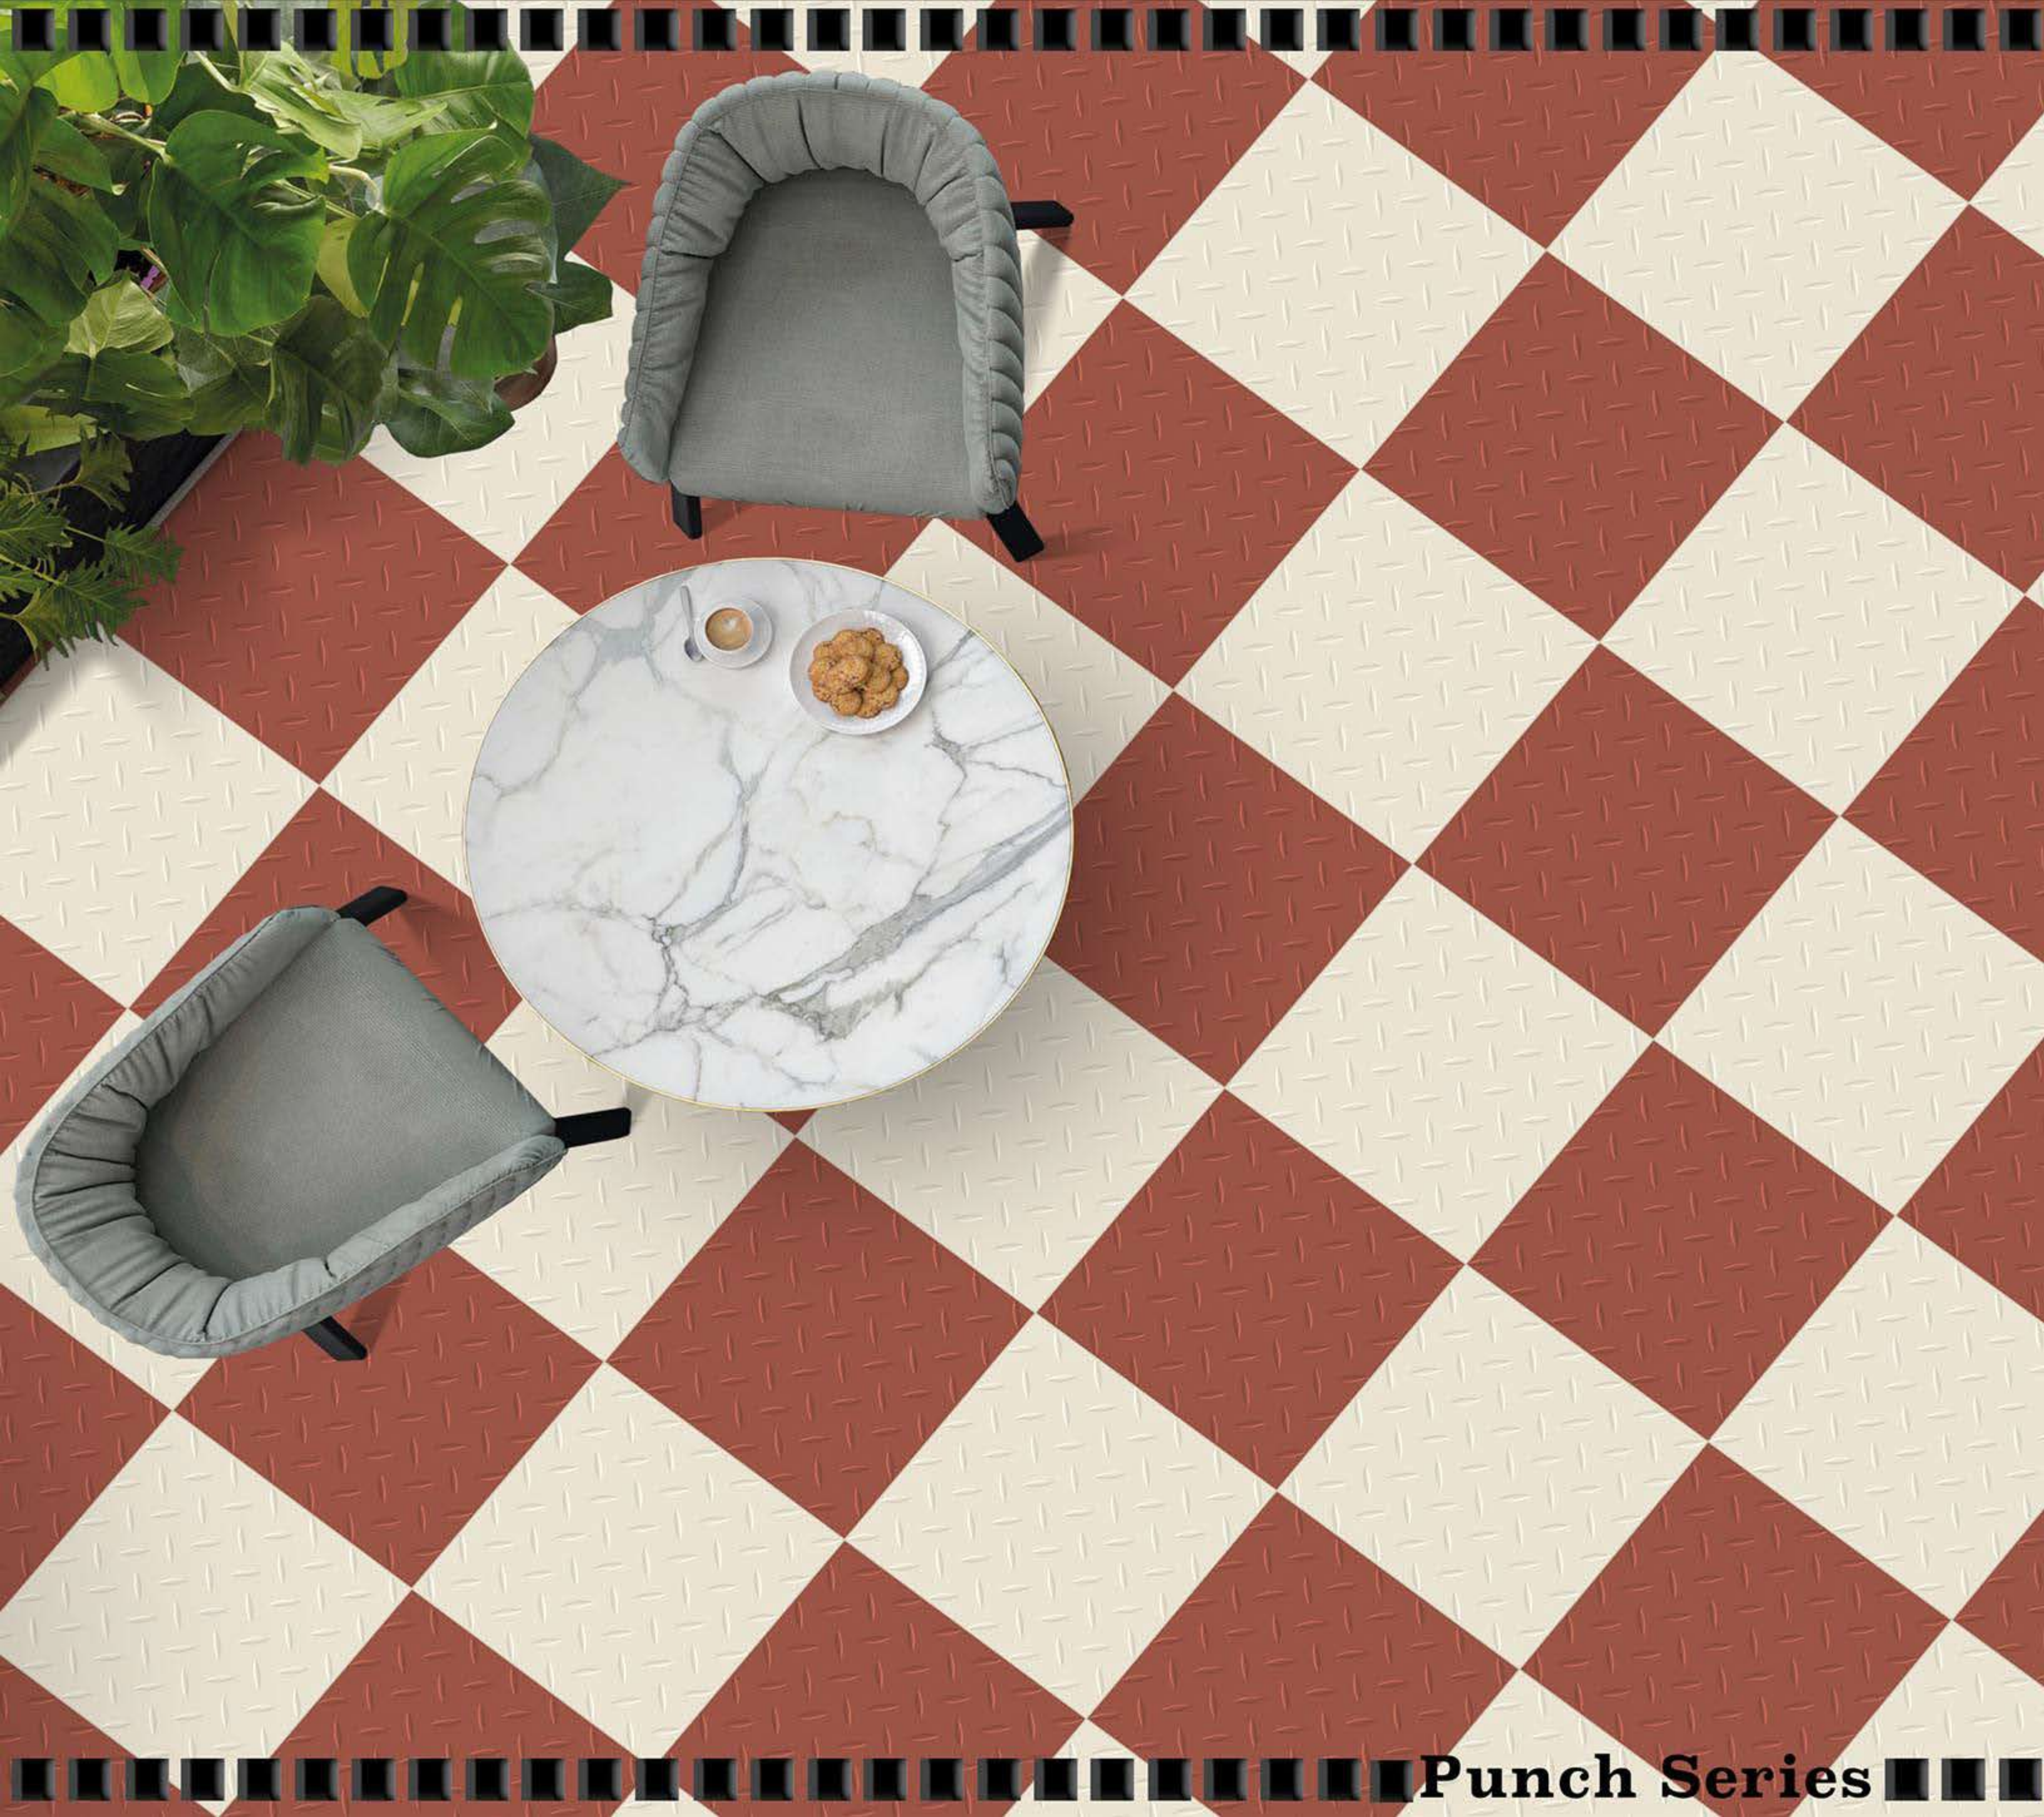

mm

ROCKET TERRACOTTA

ROCKET IVORY

Punch Series

Punch Series

300 x 300mm
Heavy Duty Parking Tiles

PAVER TERRACOTTA

PAVER IVORY